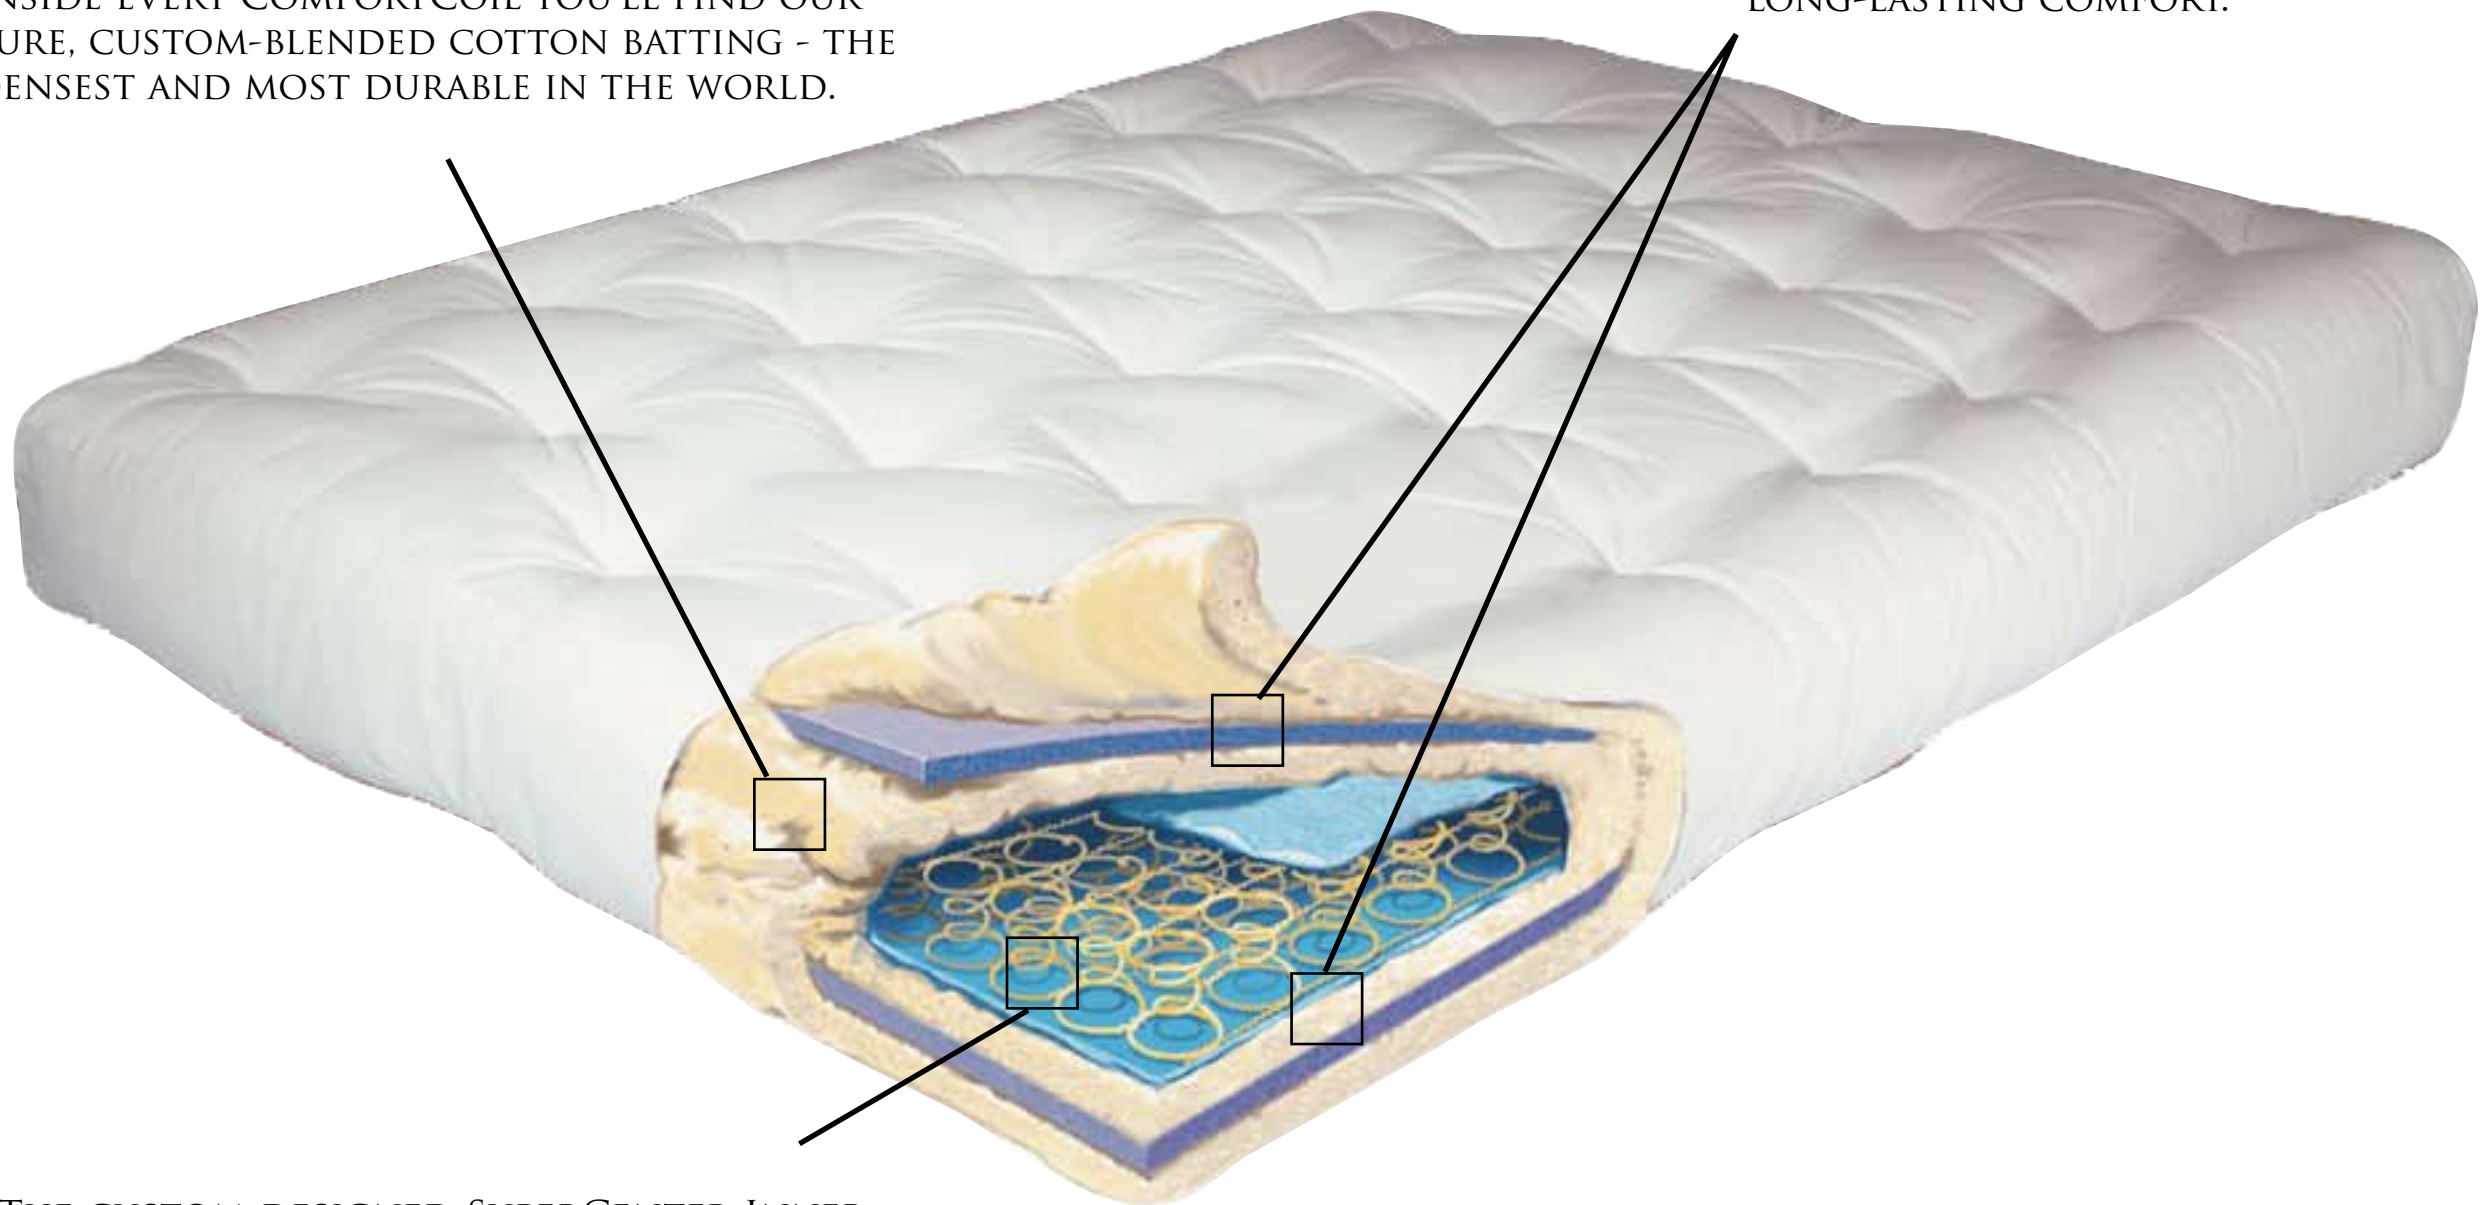

# Comfort Coil

INNERSPRING FUTON MATTRESS

INSIDE EVERY COMFORTCOIL YOU'LL FIND OUR PURE, CUSTOM-BLENDED COTTON BATTING - THE DENSEST AND MOST DURABLE IN THE WORLD.

TWO LAYERS OF SUPER-SOFT FOAM PROVIDE EXTRA RESILIENCY AND LONG-LASTING COMFORT.

THE CUSTOM-DESIGNED SUPERCENTER INNER-SPRING UNIT IS THE SECRET TO THE COMFORT-COIL'S DUAL BENEFITS: FIRM, HEALTHFUL SUPPORT LIKE THE BEST CONVENTIONAL MATTRESS, AND EASE OF FLEXIBILITY WHICH ALLOWS THE FUTON TO FOLD READILY INTO A SOFA.